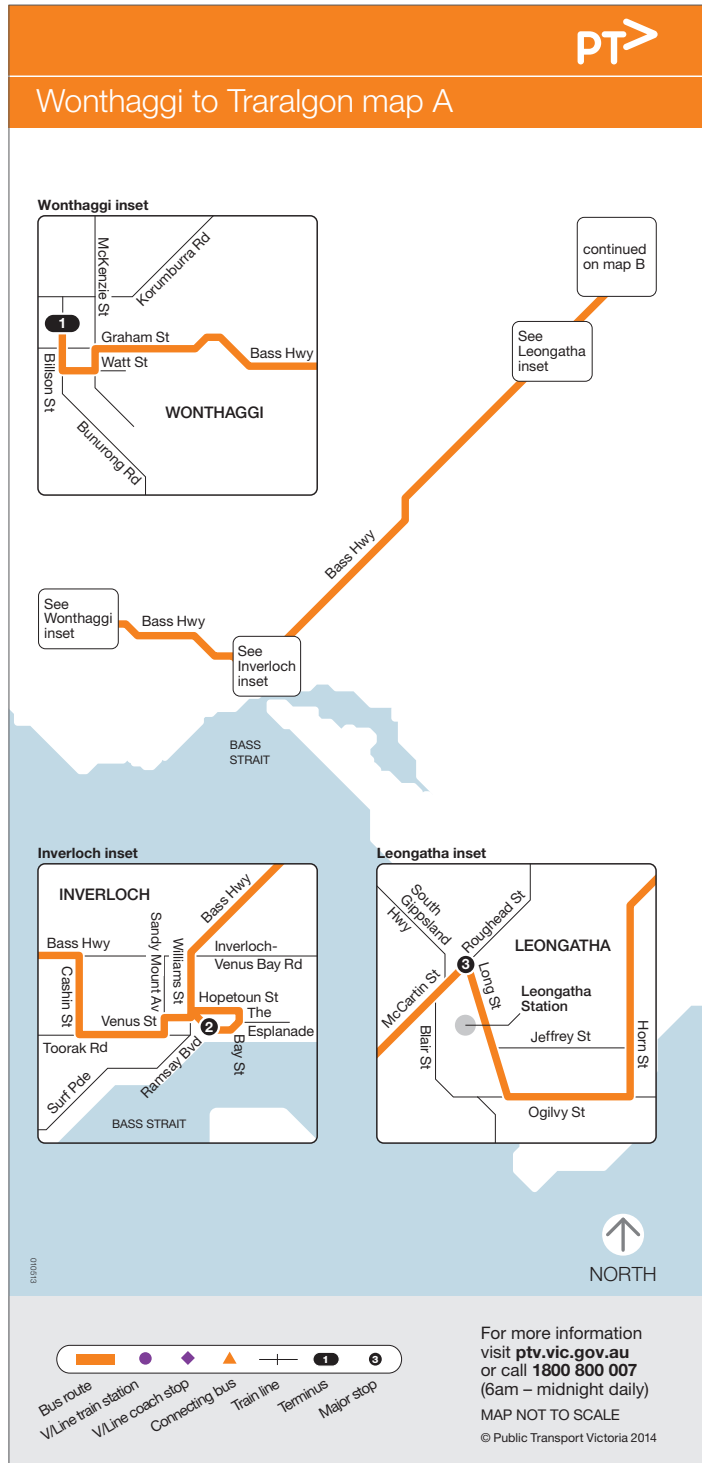

Wonthaggi to Traralgon

Description of route

Wonthaggi to Traralgon

Departs from the bus interchange in Biggs Dr, Wonthaggi and travels via Billson St, Watt St, McKenzie St, Graham St and Bass Hwy to Inverloch; then via Cashin St, Toorak Rd, Venus St, Sandy Mount Av, Scarborough St, Ramsey Bvd, Hopetoun St, Bay St, The Esplanade, Williams St and Bass Hwy to Leongatha; then via McCartin St, Routhead St, Long St, Ogilvy St, Horn St and Strzelecki Hwy to Mirboo North; then via Strzelecki Hwy to Morwell. Then via Morwell-Thorpdale Rd, Commercial Rd, McDonald St Bridge, Princes Dr, Centre Valley Rd, Princes Dr, Princes Hwy and Latrobe Regional Hospital to Traralgon; then via Breed St, Grey St and Franklin St to Traralgon Plaza; then via Seymour St to the terminus at Traralgon Station.

Traralgon to Wonthaggi

Departs from the terminus at Traralgon Station and travels via Princes Hwy and Latrobe Regional Hospital to Morwell; then via Princes Dr, Centre Valley Rd, Princes Dr, McDonald St Bridge, Commercial Rd, Morwell-Thorpdale Rd and Strzelecki Hwy to Mirboo North; then via Strzelecki Hwy to Leongatha. Then via Horn St, Ogilvy St, Long St, McCartin St and Bass Hwy to Inverloch; then via Williams St, Hopetoun St, Bay St, The Esplanade, Ramsey Bvd, Scarborough St, Sandy Mount Av, Venus St, Toorak Rd, Cashin St and Bass Hwy to Wonthaggi; then via McKenzie St and Korumburra Rd to the bus interchange in Biggs Dr, Wonthaggi.

Major stops

1. **Wonthaggi bus interchange** – Biggs Dr
2. **Inverloch** – The Esplanade corner of Ramsey Bvd
3. **Leongatha Station** – Long St corner of Strzelecki Hwy
4. **Mirboo North** – Ridgeway St corner of Brennan St
5. **Morwell** – Morwell bus interchange
6. **Traralgon Plaza** – Franklin St
7. **Traralgon Station**