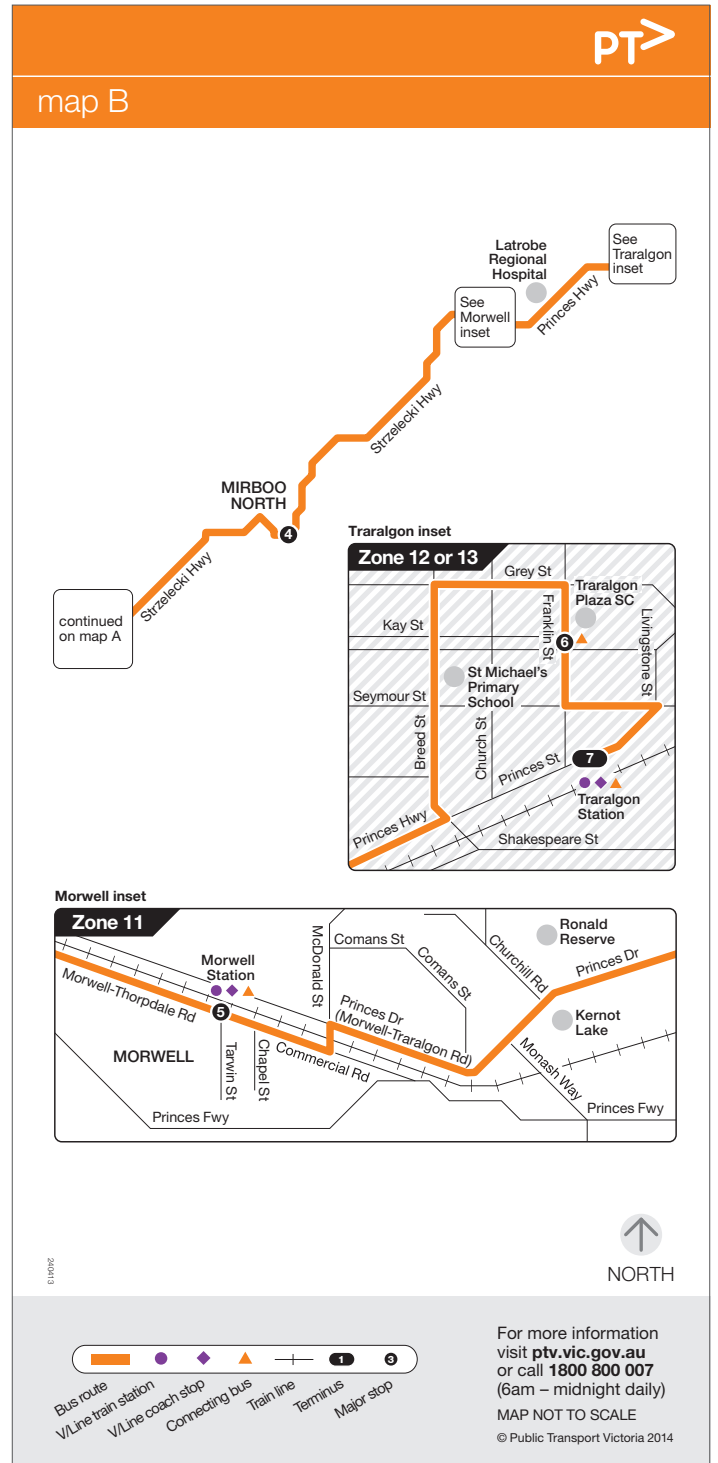

Wonthaggi to Traralgon

Description of route

Wonthaggi to Traralgon

Departs from the bus interchange in Biggs Dr, Wonthaggi and travels via Billson St, Watt St, McKenzie St, Graham St and Bass Hwy to Inverloch; then via Cashin St, Toorak Rd, Venus St, Sandy Mount Av, Scarborough St, Ramsey Bvd, Hopetoun St, Bay St, The Esplanade, Williams St and Bass Hwy to Leongatha; then via McCartin St, Routhead St, Long St, Ogilvy St, Horn St and Strzelecki Hwy to Mirboo North; then via Strzelecki Hwy to Morwell. Then via Morwell-Thorpdale Rd, Commercial Rd, McDonald St Bridge, Princes Dr, Centre Valley Rd, Princes Dr, Princes Hwy and Latrobe Regional Hospital to Traralgon; then via Breed St, Grey St and Franklin St to Traralgon Plaza; then via Seymour St to the terminus at Traralgon Station.

Traralgon to Wonthaggi

Departs from the terminus at Traralgon Station and travels via Princes Hwy and Latrobe Regional Hospital to Morwell; then via Princes Dr, Centre Valley Rd, Princes Dr, McDonald St Bridge, Commercial Rd, Morwell-Thorpdale Rd and Strzelecki Hwy to Mirboo North; then via Strzelecki Hwy to Leongatha. Then via Horn St, Ogilvy St, Long St, McCartin St and Bass Hwy to Inverloch; then via Williams St, Hopetoun St, Bay St, The Esplanade, Ramsey Bvd, Scarborough St, Sandy Mount Av, Venus St, Toorak Rd, Cashin St and Bass Hwy to Wonthaggi; then via McKenzie St and Korumburra Rd to the bus interchange in Biggs Dr, Wonthaggi.

Major stops

1. **Wonthaggi bus interchange** – Biggs Dr
2. **Inverloch** – The Esplanade corner of Ramsey Bvd
3. **Leongatha Station** – Long St corner of Strzelecki Hwy
4. **Mirboo North** – Ridgeway St corner of Brennan St
5. **Morwell** – Morwell bus interchange
6. **Traralgon Plaza** – Franklin St
7. **Traralgon Station**