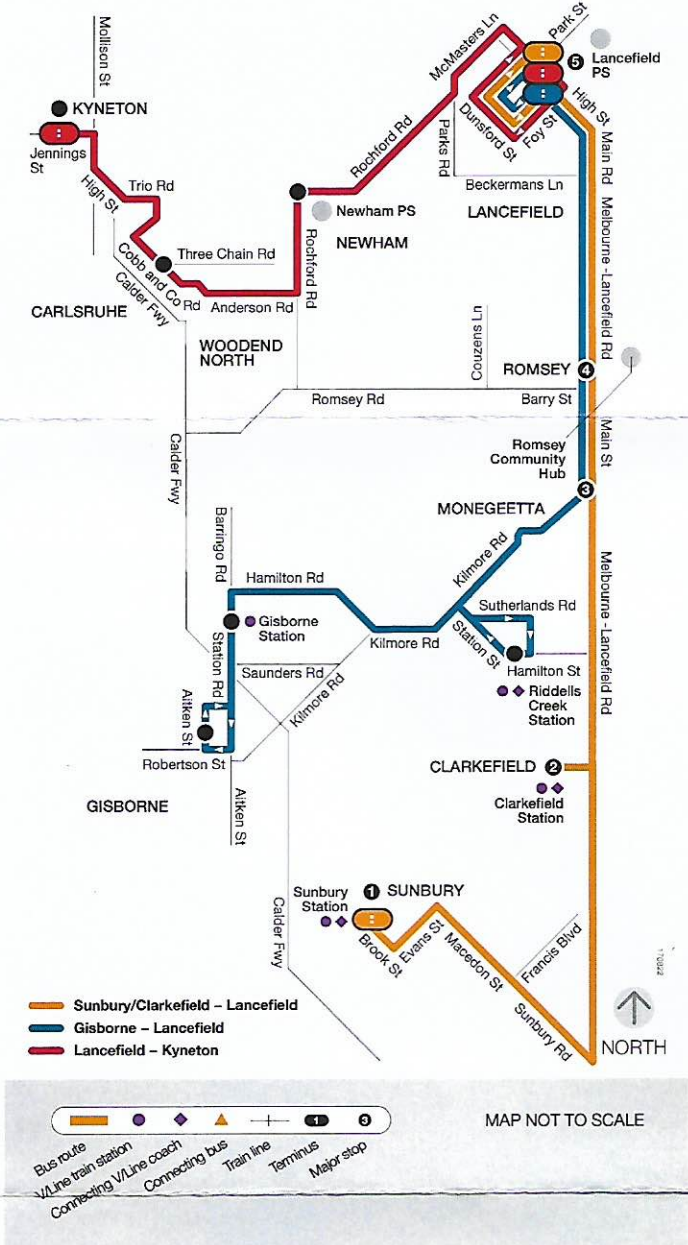

Lancefield - Sunbury/Clarkefield

via Romsey & Monegeetta

Planning your journey

- Saturday timetable applies to all public holidays except Christmas Day and Good Friday when Sunday timetable applies.
- Occasionally there might be delays or last minute changes to the timetable.
- Timetables are correct at the time of printing, but do change from time to time. Find up-to-date timetables on the PTV app. at ptv.vic.gov.au or by calling 1800 800 007.
- Timetable is effective from 23 October 2022.

Buses on this route are accessible for mobility aids. However, if a bus needs to be replaced we can't guarantee the replacement will be accessible.

Major stops

1. Sunbury Station
2. Clarkefield Station
3. Monegeetta Milk Bar
4. Romsey Community Hub
5. Lancefield PS

Route Description

To Lancefield

Departs Sunbury Station and runs via Brook St, Evans St, Macedon St, Sunbury Rd, Melbourne-Lancefield Rd, Main St (Romsey), Melbourne-Lancefield Rd, Main Rd (Lancefield), High St, Foy St, Dunsford St, Park St, High St to the terminus at Lancefield Primary School.

NOTE: Outbound services from Clarkefield via

Monegeetta & Romsey (Only on weekdays) - Departs from Clarkefield Railway Station and runs via Station St, Melbourne-Lancefield Rd, Main St (Romsey), Melbourne-Lancefield Rd, Main Rd (Lancefield), High St, Foy St, Dunsford St, Park St, High St to the terminus at Lancefield Primary School.

To Sunbury

Departs from Lancefield Primary School and operates via High St, Main Rd (Lancefield), Melbourne-Lancefield Rd, Main St (Romsey), Melbourne-Lancefield Rd, Sunbury Rd, Macedon St, Evans St, Brook St to Sunbury Railway Station.

NOTE: Inbound from Lancefield to Clarkefield via Romsey & Monegeetta (Only on weekdays) - Departs from Lancefield Primary School travels via High St, Main Rd (Lancefield), Melbourne-Lancefield Rd, Main St (Romsey), Melbourne-Lancefield Rd, Station St to Clarkefield Railway Station.

For more information visit ptv.vic.gov.au or call 1800 800 007