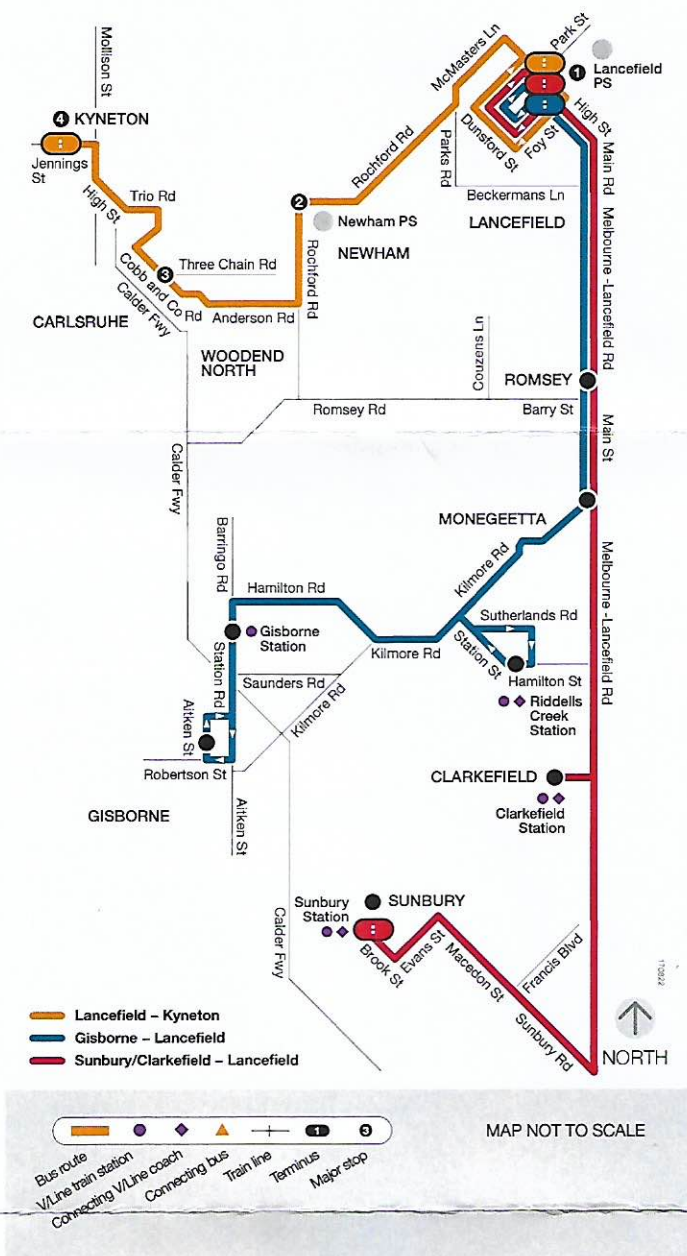

Lancefield - Kyneton

via Newham & Carlsruhe

Planning your journey

- Saturday timetable applies to all public holidays except Christmas Day and Good Friday when Sunday timetable applies.
- Occasionally there might be delays or last minute changes to the timetable.
- Timetables are correct at the time of printing, but do change from time to time. Find up-to-date timetables on the PTV app. at ptv.vic.gov.au or by calling 1800 800 007.
- Timetable is effective from 23 October 2022.

Buses on this route are accessible for mobility aids. However, if a bus needs to be replaced we can't guarantee the replacement will be accessible.

Major stops

1. Lancefield PS
2. Newham PS
3. Three Chain Rd
4. Kyneton Town Centre

Route Description

To Kyneton Town Centre

Departs from High St near the corner of Park St and runs via High St, McMasters Ln, Parks Rd, Rochford Rd (Newham), Andersons Rd, Cobb & Co Rd, Trio Rd, High St, Mollison St, Hutton St, Ebden St to the terminus at Kyneton Town Centre stop in Jennings St.

To Lancefield

Departs Kyneton Town Centre terminus in Jennings St and runs via Mollison St, High St, Trio Rd, Cobb and Co Rd, Andersons Rd, Rochford Rd (Newham), Parks Rd, McMasters Ln, High St to Lancefield Primary School.

PLEASE NOTE: This service connects with the Lancefield-Gisborne service.